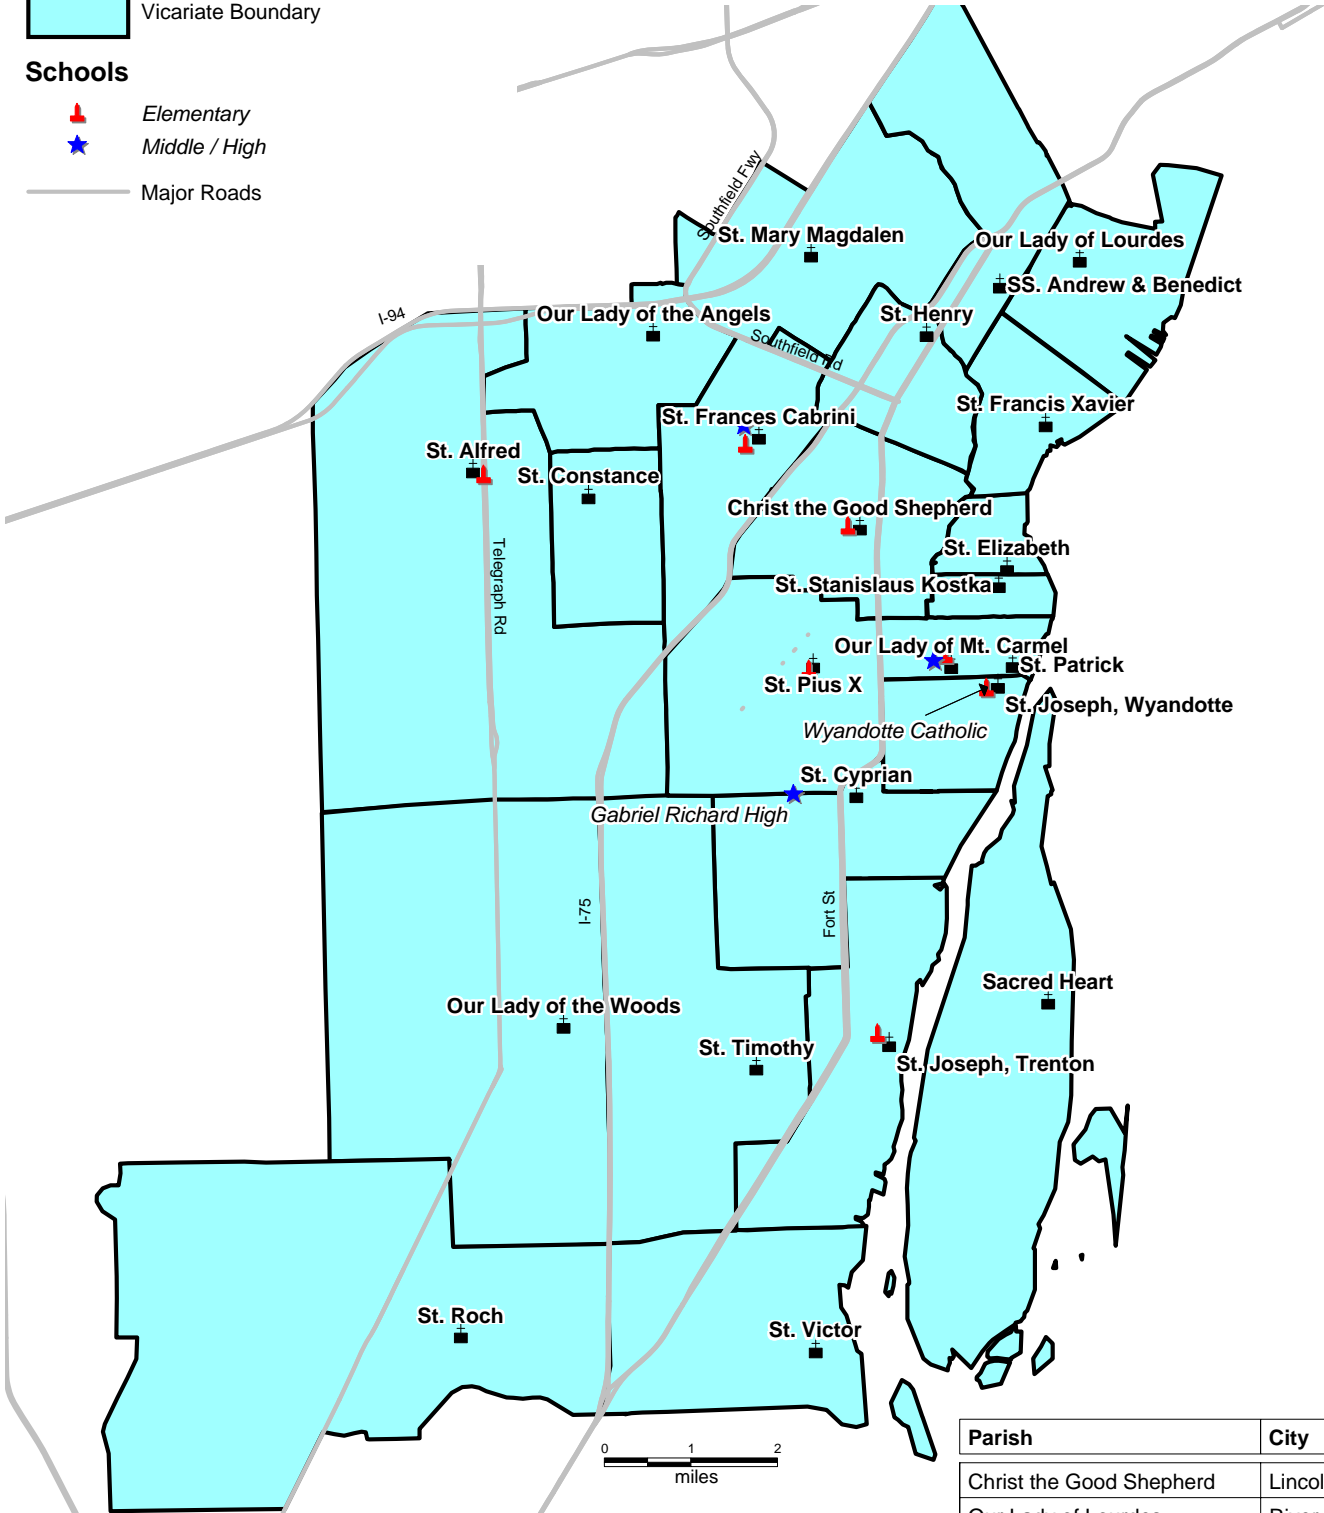

SOUTH REGION DOWNRIVER VICARIATE August, 2010

Legend

▬ Parish

▭ Vicariate Boundary

Schools

▲ Elementary

★ Middle / High

— Major Roads

School	City	Level
Cabrini Elementary	Allen Park	EL
Cabrini High School	Allen Park	HS
Christ the Good Shepherd	Lincoln Park	EL
Gabriel Richard High	Riverview	HS
Our Lady of Mt. Carmel	Wyandotte	EL
Our Lady of Mt. Carmel	Wyandotte	HS
St. Alfred	Taylor	EL
St. Joseph	Trenton	EL
St. Pius X	Southgate	EL
Wyandotte Catholic	Wyandotte	EL

Parish	City
Christ the Good Shepherd	Lincoln Park
Our Lady of Lourdes	River Rouge
Our Lady of Mt. Carmel	Wyandotte
Our Lady of the Angels	Taylor
Our Lady of the Woods	Woodhaven
Sacred Heart	Grosse Ile
SS. Andrew & Benedict	Detroit
St. Alfred	Taylor
St. Constance	Taylor
St. Cyprian	Riverview
St. Elizabeth	Wyandotte
St. Frances Cabrini	Allen Park
St. Francis Xavier	Ecorse
St. Henry	Lincoln Park
St. Joseph	Trenton
St. Joseph	Wyandotte
St. Mary Magdalen	Melvindale
St. Patrick	Wyandotte
St. Pius X	Southgate
St. Roch	Flat Rock
St. Stanislaus Kostka	Wyandotte
St. Timothy	Trenton
St. Victor	Gibraltar