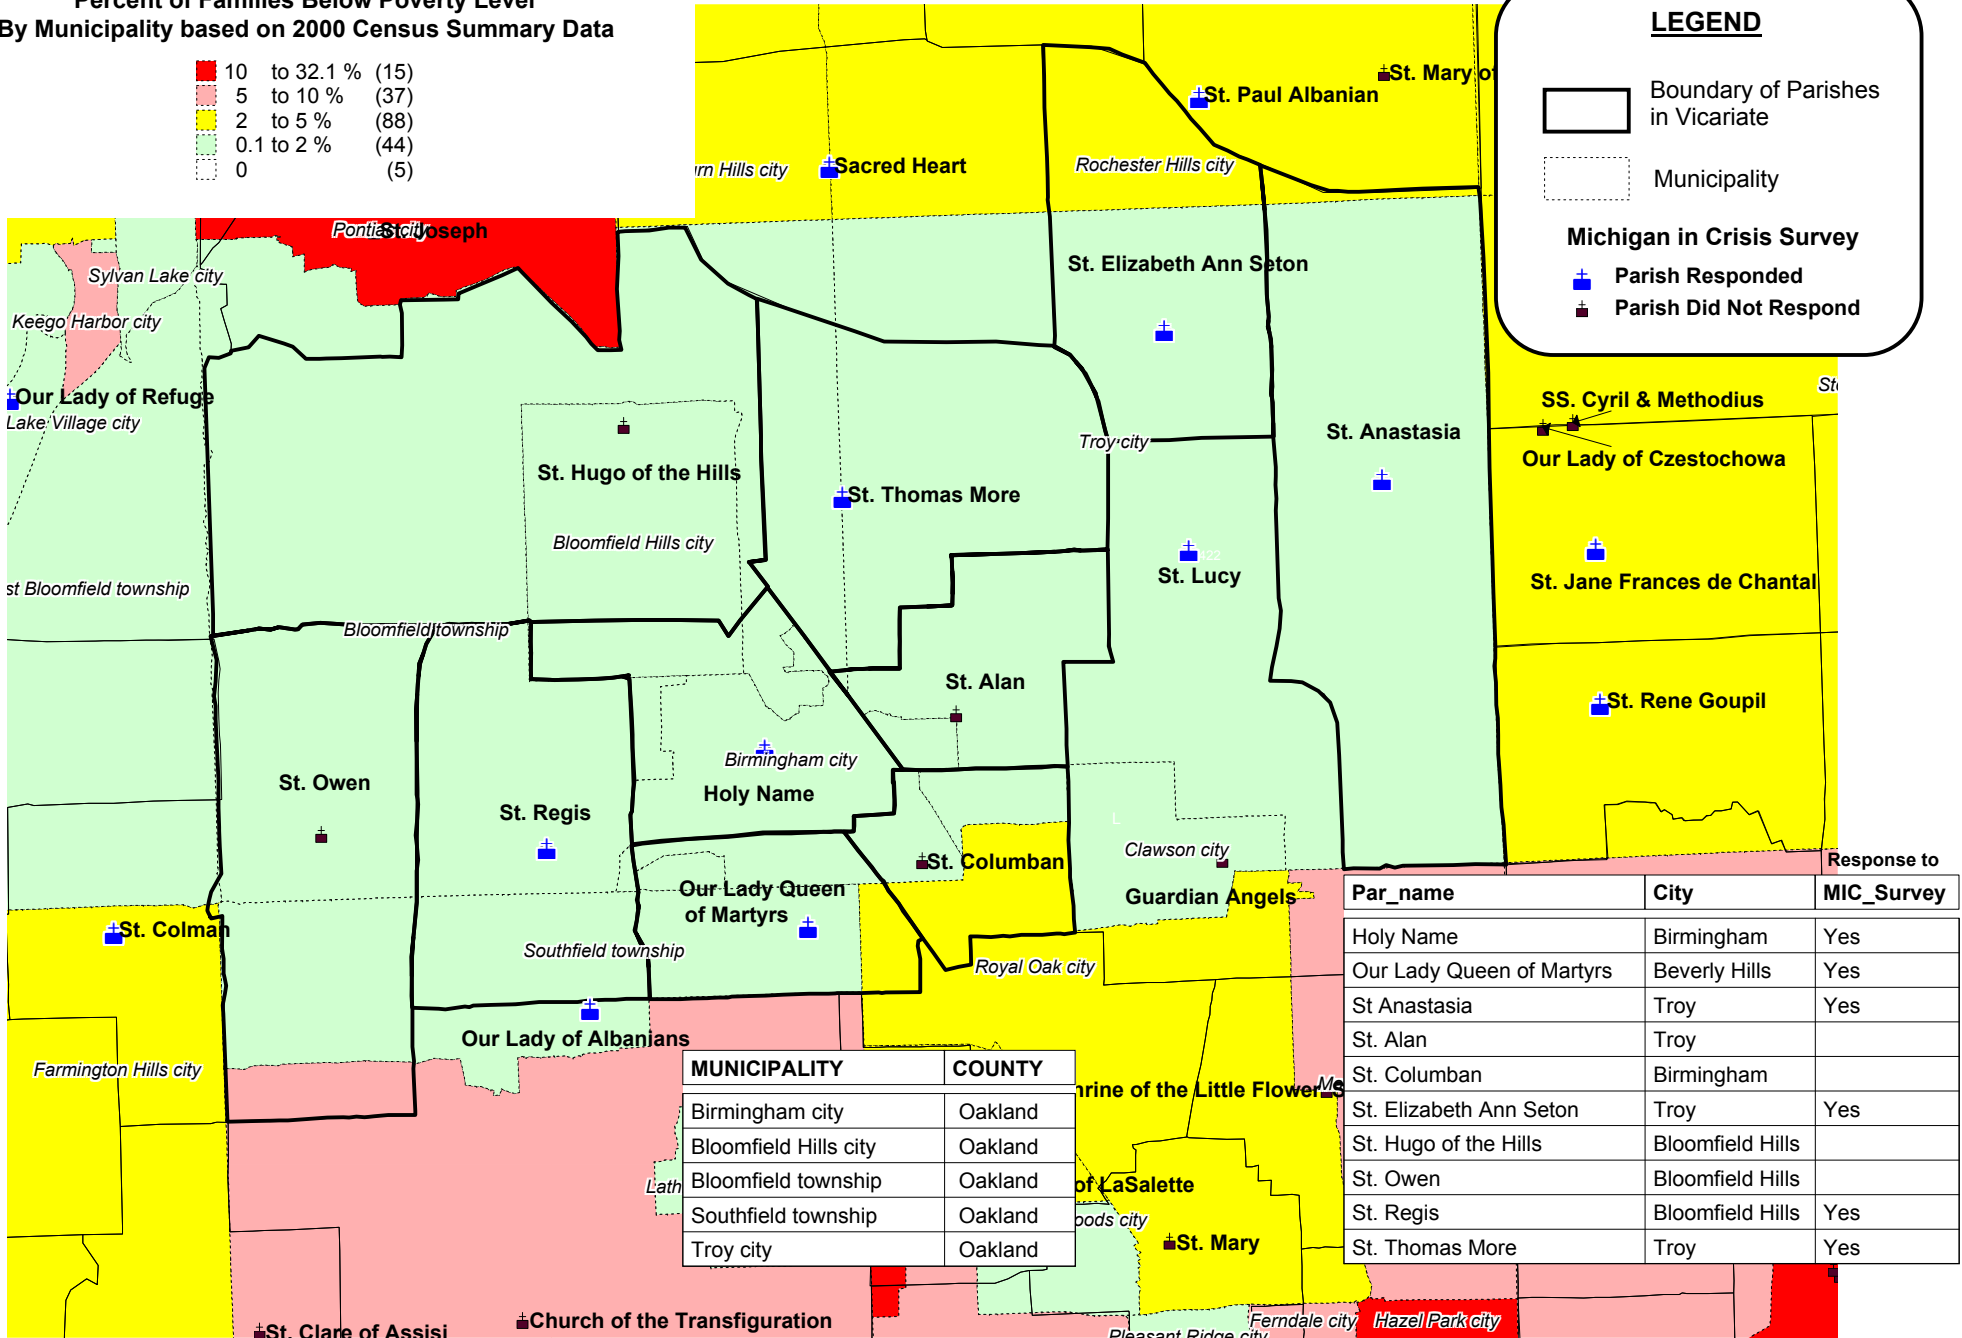

BIRMINGHAM-BLOOMFIELD-TROY VICARIATE

Percent of Families Below Poverty Level
By Municipality based on 2000 Census Summary Data

LEGEND

- Boundary of Parishes in Vicariate
- Municipality

Michigan in Crisis Survey

- Parish Responded
- Parish Did Not Respond

MUNICIPALITY	COUNTY
Birmingham city	Oakland
Bloomfield Hills city	Oakland
Bloomfield township	Oakland
Southfield township	Oakland
Troy city	Oakland

Par_name	City	Response to MIC_Survey
Holy Name	Birmingham	Yes
Our Lady Queen of Martyrs	Beverly Hills	Yes
St Anastasia	Troy	Yes
St. Alan	Troy	
St. Columban	Birmingham	
St. Elizabeth Ann Seton	Troy	Yes
St. Hugo of the Hills	Bloomfield Hills	
St. Owen	Bloomfield Hills	
St. Regis	Bloomfield Hills	Yes
St. Thomas More	Troy	Yes