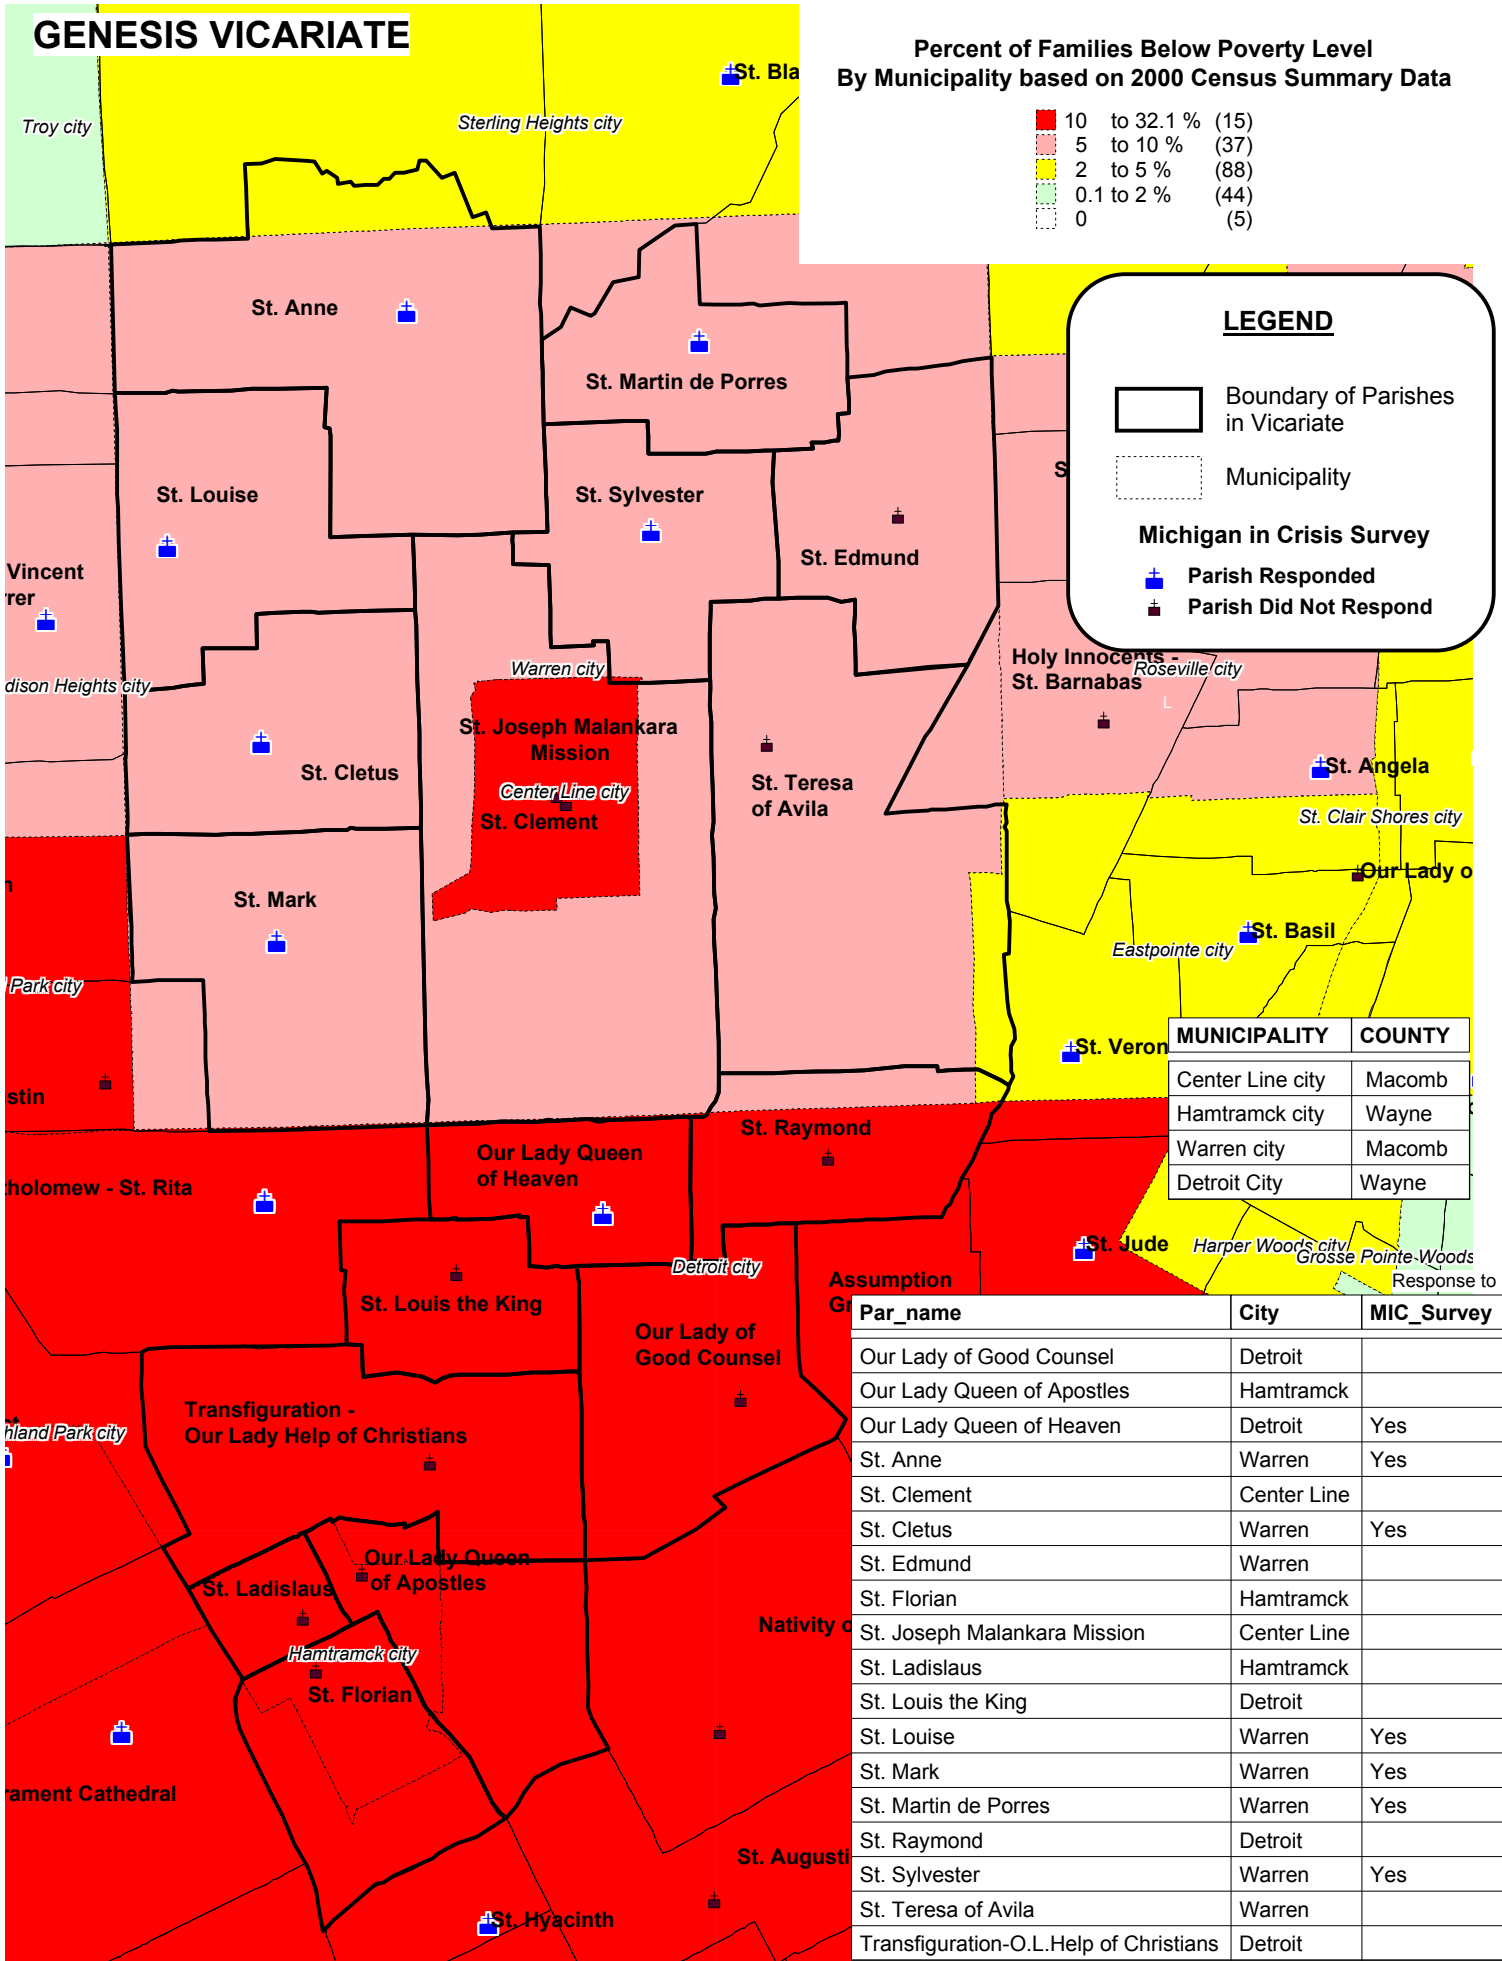

# GENESIS VICARIATE

Percent of Families Below Poverty Level  
By Municipality based on 2000 Census Summary Data

## LEGEND

Boundary of Parishes in Vicariate

Municipality

### Michigan in Crisis Survey

Parish Responded

Parish Did Not Respond

MUNICIPALITY	COUNTY
Center Line city	Macomb
Hamtramck city	Wayne
Warren city	Macomb
Detroit City	Wayne

Par_name	City	MIC_Survey
Our Lady of Good Counsel	Detroit	
Our Lady Queen of Apostles	Hamtramck	
Our Lady Queen of Heaven	Detroit	Yes
St. Anne	Warren	Yes
St. Clement	Center Line	
St. Cletus	Warren	Yes
St. Edmund	Warren	
St. Florian	Hamtramck	
St. Joseph Malankara Mission	Center Line	
St. Ladislaus	Hamtramck	
St. Louis the King	Detroit	
St. Louise	Warren	Yes
St. Mark	Warren	Yes
St. Martin de Porres	Warren	Yes
St. Raymond	Detroit	
St. Sylvester	Warren	Yes
St. Teresa of Avila	Warren	
Transfiguration-O.L.Help of Christians	Detroit	