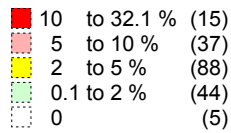

# MONROE VICARIATE

Percent of Families Below Poverty Level  
By Municipality based on 2000 Census Summary Data

**LEGEND**

Boundary of Parishes in Vicariate  
 Municipality

**Michigan in Crisis Survey**

+ Parish Responded  
+ Parish Did Not Respond