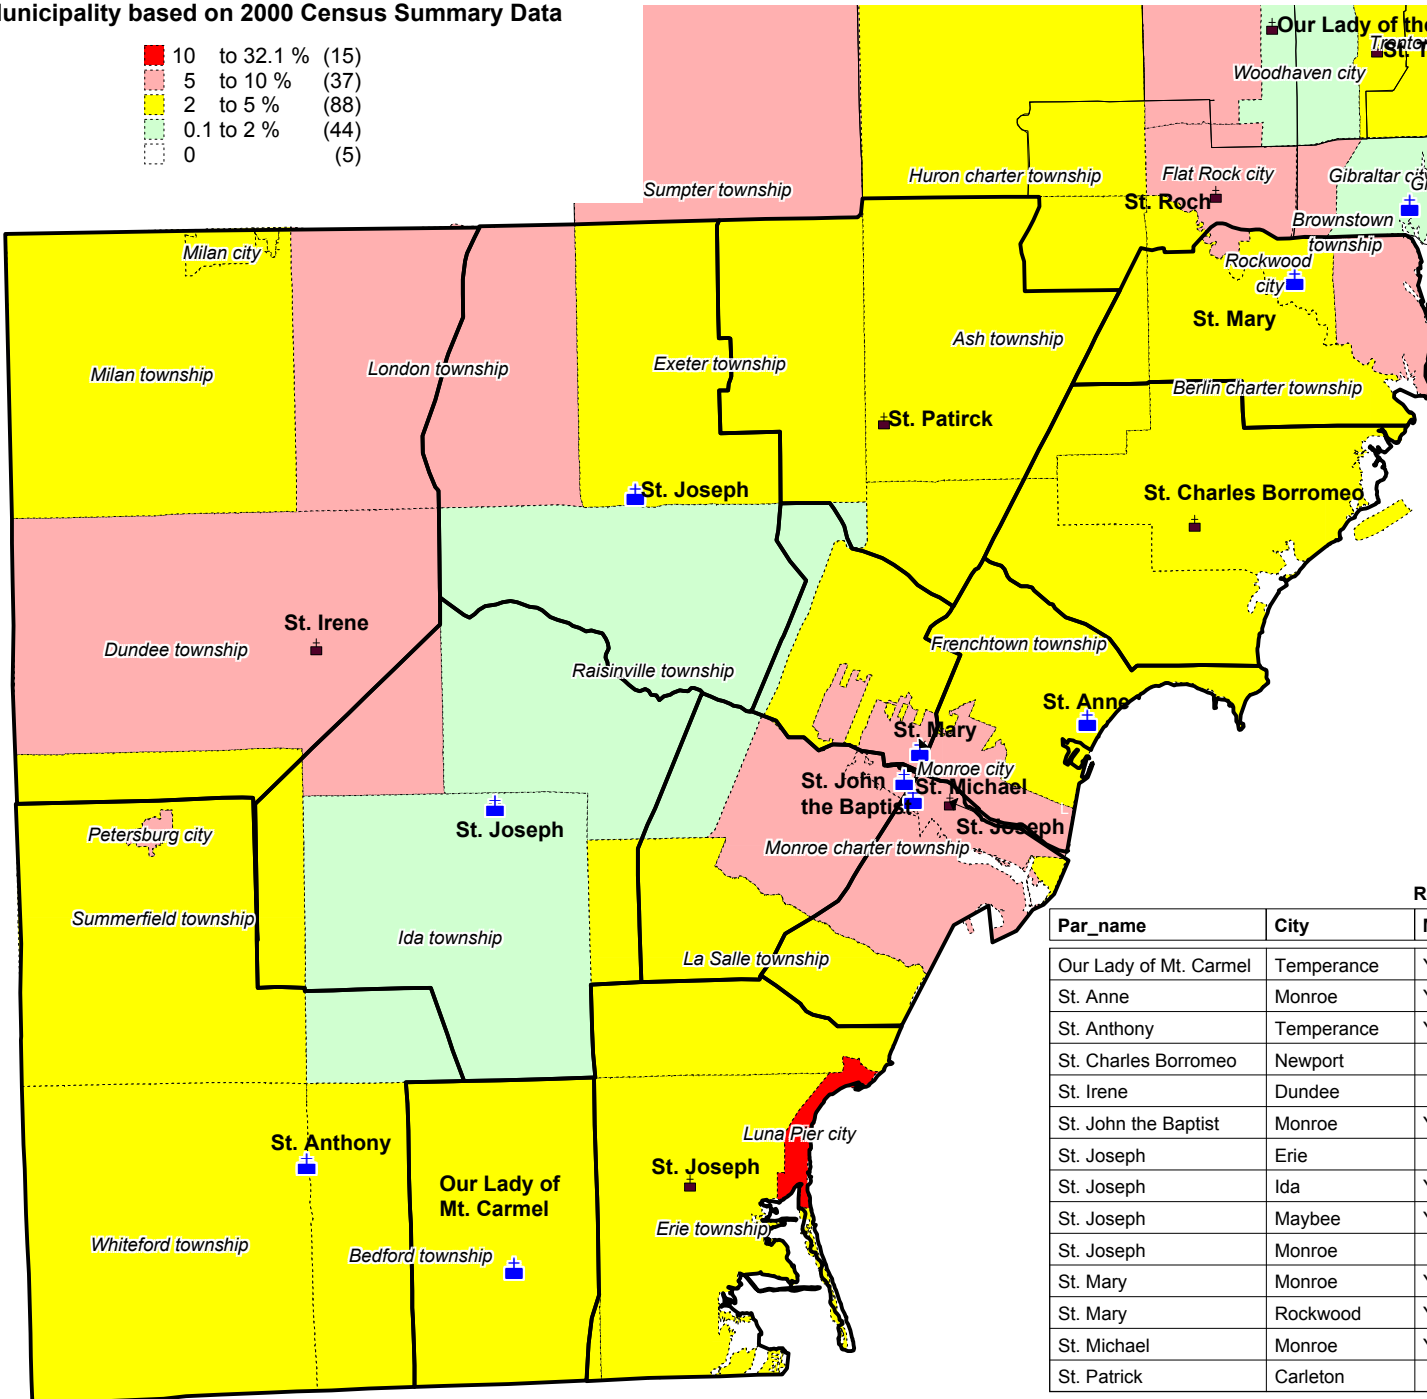

# MONROE VICARIATE

Percent of Families Below Poverty Level  
By Municipality based on 2000 Census Summary Data

**LEGEND**

Boundary of Parishes in Vicariate  
 Municipality

**Michigan in Crisis Survey**

+ Parish Responded  
+ Parish Did Not Respond

MUNICIPALITY	COUNTY
Ash township	Monroe
Bedford township	Monroe
Berlin charter township	Monroe
Dundee township	Monroe
Erie township	Monroe
Exeter township	Monroe
Frenchtown township	Monroe
Ida township	Monroe
La Salle township	Monroe
London township	Monroe
Luna Pier city	Monroe
Milan city	Monroe
Milan township	Monroe
Monroe charter township	Monroe
Monroe city	Monroe
Petersburg city	Monroe
Raisinville township	Monroe
Rockwood city	Wayne
Summerfield township	Monroe
Whiteford township	Monroe

Response to		
Par_name	City	MIC_Survey
Our Lady of Mt. Carmel	Temperance	Yes
St. Anne	Monroe	Yes
St. Anthony	Temperance	Yes
St. Charles Borromeo	Newport	
St. Irene	Dundee	
St. John the Baptist	Monroe	Yes
St. Joseph	Erie	
St. Joseph	Ida	Yes
St. Joseph	Maybee	Yes
St. Joseph	Monroe	
St. Mary	Monroe	Yes
St. Mary	Rockwood	Yes
St. Michael	Monroe	Yes
St. Patrick	Carleton	