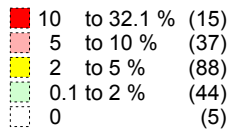

# NORTHWEST WAYNE VICARIATE

Percent of Families Below Poverty Level  
By Municipality based on 2000 Census Summary Data