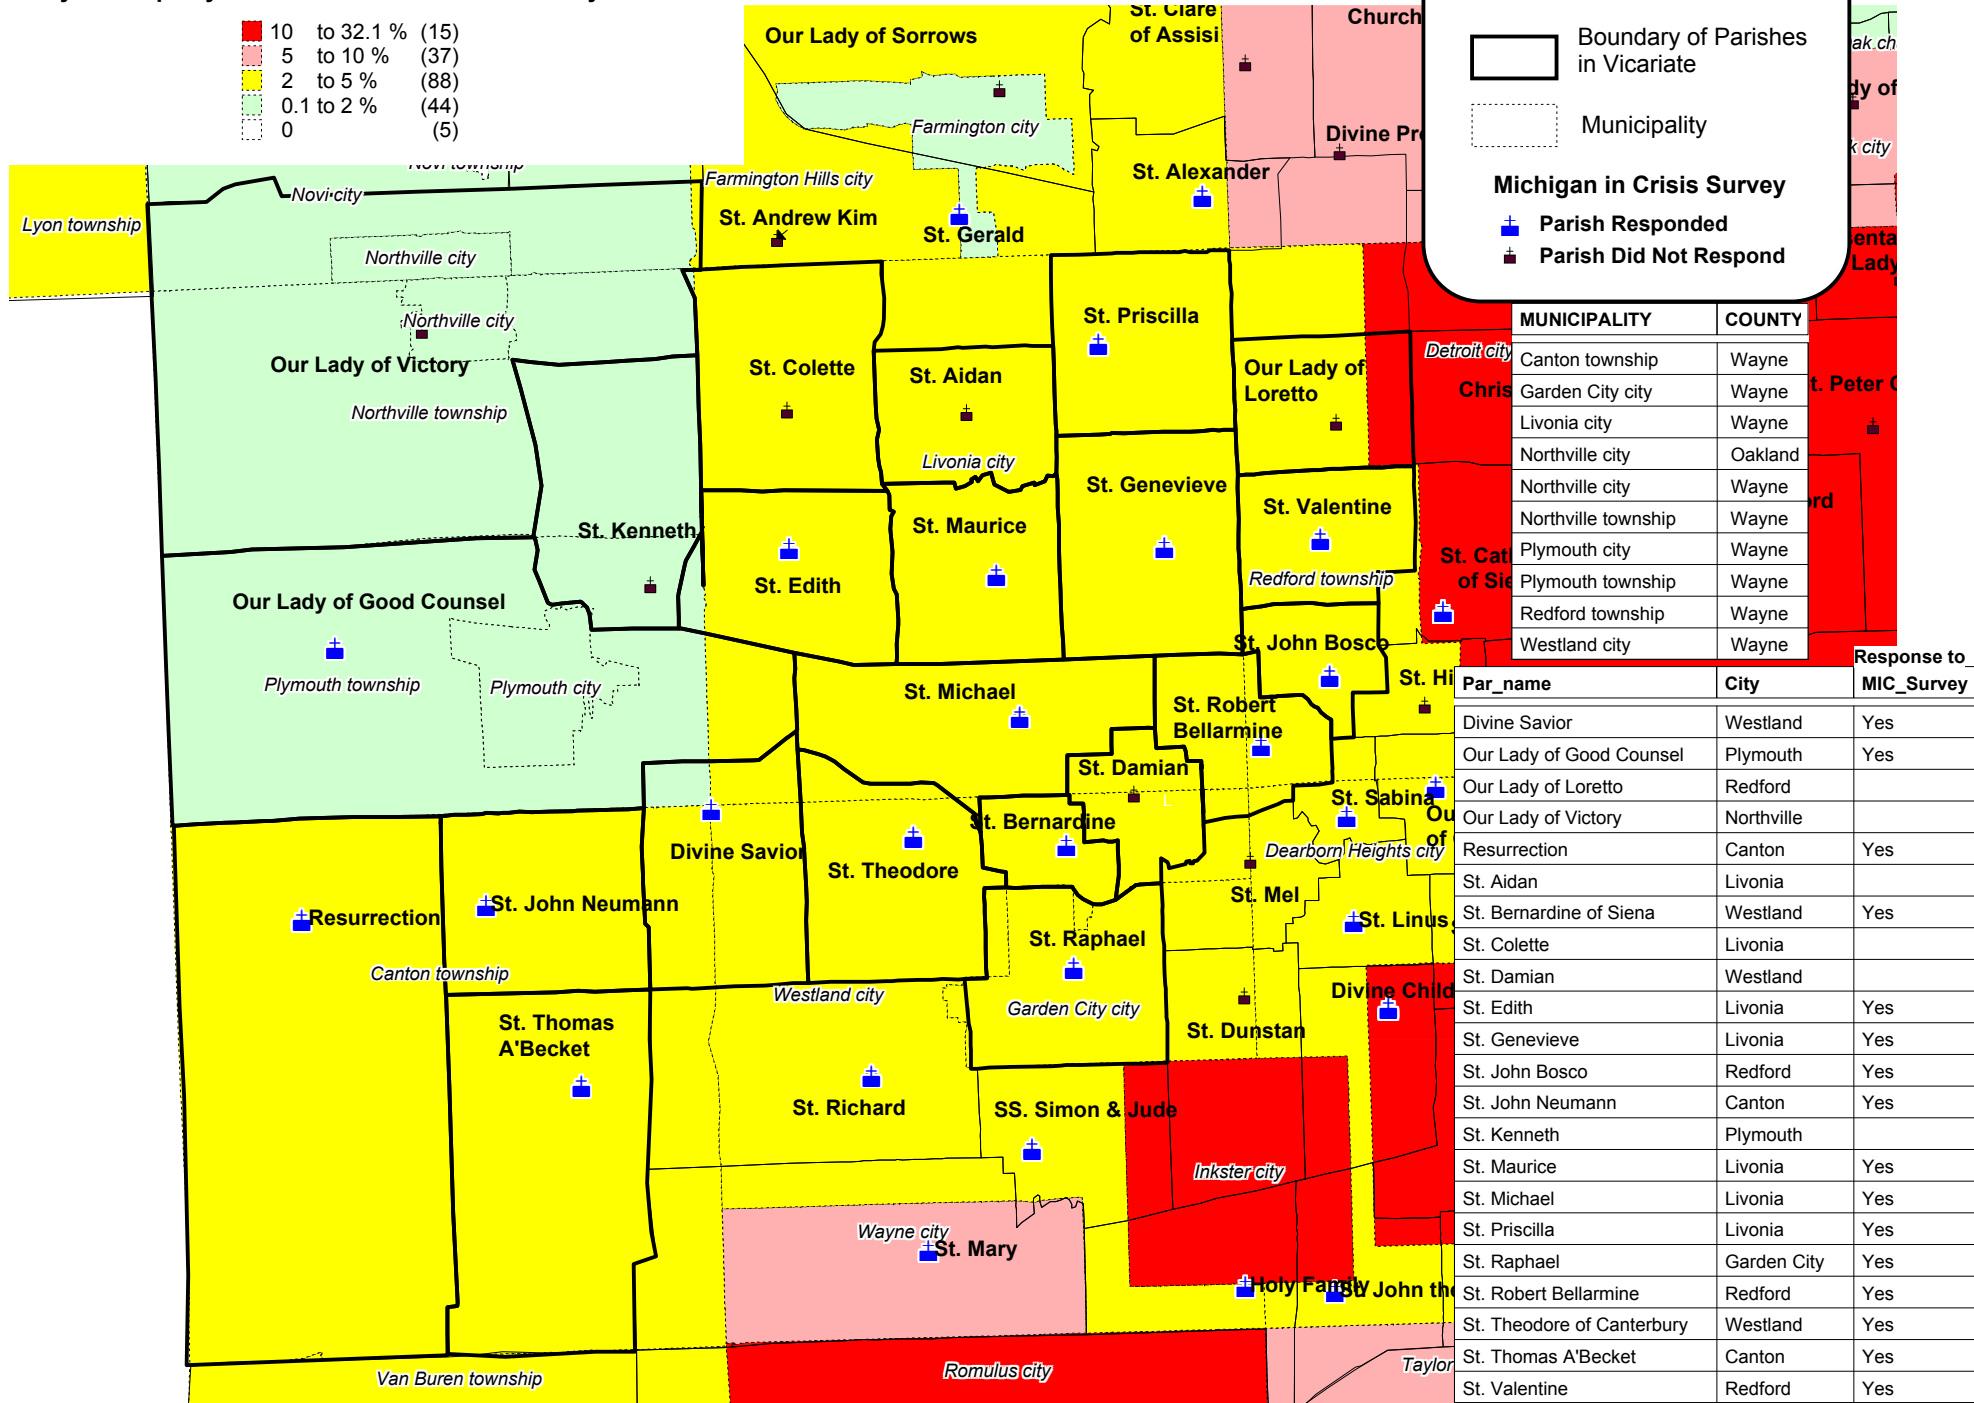

# NORTHWEST WAYNE VICARIATE

Percent of Families Below Poverty Level  
By Municipality based on 2000 Census Summary Data

## LEGEND

- Boundary of Parishes in Vicariate
- Municipality

### Michigan in Crisis Survey

- Parish Responded
- Parish Did Not Respond

| MUNICIPALITY        | COUNTY  |
|---------------------|---------|
| Canton township     | Wayne   |
| Garden City city    | Wayne   |
| Livonia city        | Wayne   |
| Northville city     | Oakland |
| Northville city     | Wayne   |
| Northville township | Wayne   |
| Plymouth city       | Wayne   |
| Plymouth township   | Wayne   |
| Redford township    | Wayne   |
| Westland city       | Wayne   |